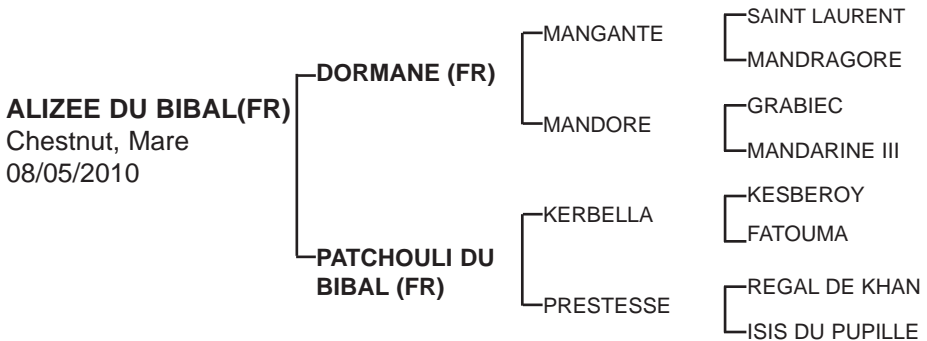

Property of :

**ALIZEE DU BIBAL**- unplace from 2 starts.

Sire: **DORMANE** (c, by Mangante)- Bred in France. He raced as a 3 and 4 year old and had **six wins**. He is own brother to **DJAMEL, MADJEL, DJENDEL**, and **MARGAU** dam of **Massamarie**. **Dormane** is the **championship sire** of his generation and is sire of **winners** including, **DORWAN DU CAYROU, PASSEM LOTOIS, DARIKE, CHNDAKA, CHAIKH MAN, NOREEN, NISAEI**)

1st Dam: **PATCHOULI DU BIBAL** (f, by KERBELLA) unraced, her Slre **KERBELLA** (c, by Kesberoy) **2 wins** & placed 5 times - sire of many winner.

2nd Dam: **PRESTESSE** (f, by REGAL DE KHAN)

**RACE HORSE**