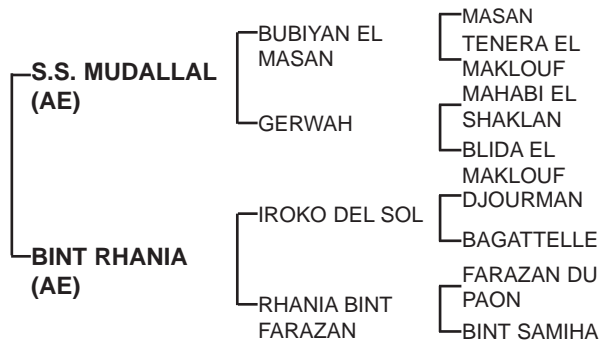

Property of :

BINT AL NAYFAH
Grey, Mare
13/06/2012

Sire **S.S. MUDALLAL** (c, by **BUBIYAN EL MASAN** (c, by **Masan**) Wonderful French Stallion who also produced some exceptional show horses.

Sire: **BINT RHANIA** (c, by Iroko del Sol)

1st Dam: **RHANIA BINT FARAZAN** (f, by Farazan du Paon)

SHOW HORSE