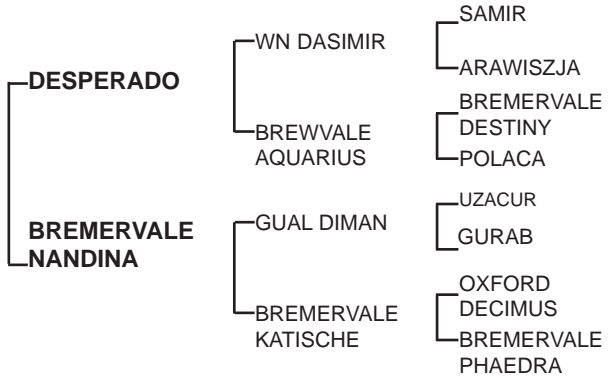

Property of :

**BREMERVALE
ROMEO (AU)**
Grey, Stallion
11/01/1996

Sire: **DESPERADO** (c, by WN Dasimir)

1st Dam: **BREMERTVALE NANDINA** (f, by Gual Diman) Dam of:
BREMERTVALE LEGACY (c, by Rave VF)
A Top Five show winner at the Queensland Challenge Show

STALLION / RIDING HORSE