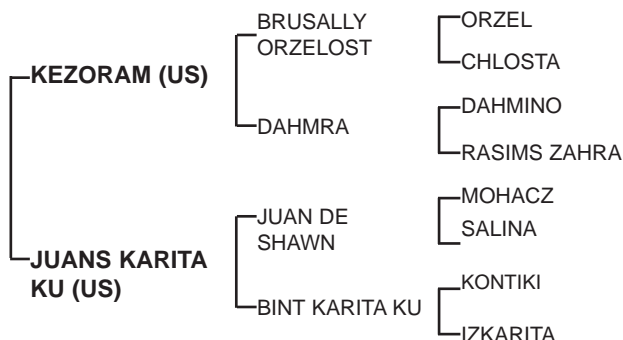

Property of :

**ISHTIYAK (GB)**Grey, Mare.  
20/02/1995**ISHTIYAK** - unplaced. Half Sister to **CHARH**, **NAJAYEB** & **IKTIDAR**.Sire: **KEZORAM** (c, by Brusally Orzelost) **1 win** & 5 places from 6 starts. Sire of many **winners**.1st Dam: **JUANS KARITA KU** (f, by Juan de Shawn) **14 wins** & 16 place (incl: **5 Gr. wins** & **3 Gr. places**) in USA. Dam of **winners** incl:**CHARH** (c, by Chndaka) **7 wins** & 16 places**IKTIDAR** (f, by Djelfor) **1 win** & 5 places. Dam of **winners** incl:**DARGALI** (c, by Bengali d'Albret) **1 win** & 5 places**PRINCE DORMANT** (c, by Prince d'Orient) **2 wins** & 3 places**TIDARBRET** (c, by Bengali d'Albret) **4 wins** & 17 places**NAJAYEB** (f, by Djebbel) **2 wins** & 4 places.2nd Dam: **BINT KARITA KU** (f, by Kontiki) unraced, Dam of **winners** incl:**TIKI ARBI** (f, by Esmet Arbi) **3 wins** & 5 places**SHAWNTILLY LACE** (f, by Juan de Shawn) **1 win** & 5 places**LW MAJESTIC** (g, by Ruminaja Majed) **3 wins** & 8 places**KREMLIN KU** (c, by Ski Chief) **14 wins** & 52 places**BROOD MARE**