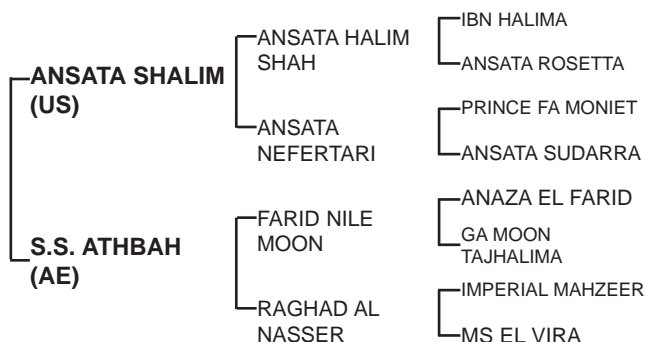

Property of :

ATHAB (AE)
Grey, Stallion
13/05/2007

Sire: **ANSATA SHALIM** (c, by Ansata Halim Shah) **Unbeaten Get of Sire Champion**,
Sire of **international champions** incl:

JANDEH AL NAIF: Qatar, International Res. Junior Champion Stallion, Radar National Junior Champion Stallion, Qatar National Junior Champion Stallion, Top Ten Junior Stallion, Paris, Dual International most Beautiful Head Winner Qatar.

RAHABA AL NAIF: Dual Qatar National Champion, International Lebery Champion Qatar, Class Winner, World Championship Paris.

SAJEM AL NAIF: Class Winner Qatar International Show & Class Winner National Show.

JOHARA AL NAIF - European Egyptian Event Champion Mare & Best in show, Blommerod International Champion Mare, Qatar reserve International Champion Mare, World Champion Filly - Paris, Qatar International Champion Filly, Dubai reserve International Champion Filly.

1st Dam: **S.S. ATHBAH** (f, by **FARID NILE MOON**, **Staright egyptian**, egyptian event USA. **Supreme Champion Stallion**, Dubai International Reserve Champion Stallion, **UAE National Reserve Champion Stallion 2004** by **ANSATA EL FARID** straight egyptian, egyptian event USA Supreme Champion Stallion, US top ten Stallion)