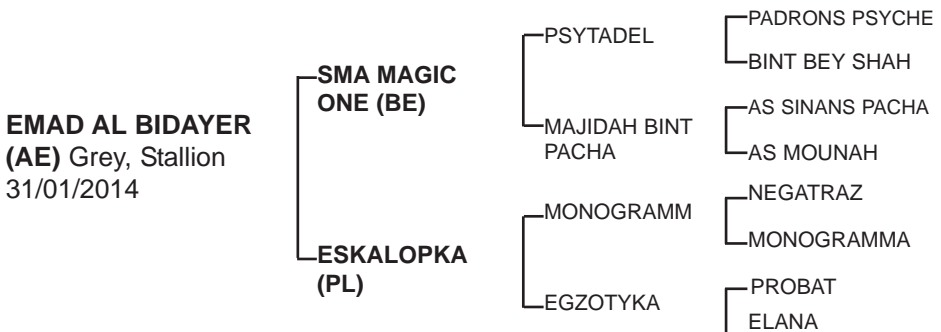

Property of :

Sire: **SMA MAGIC ONE** - One is an exciting young sire, He brings the best of Bloodlines from Belgium, a small country with a big impact, combining the perennially popular **Psytadel** with a female line double bred to one of Belgiums' most famous **World Champions Saskia RJ**.

1st Dam: **ESKALOPKA** - **European Champion, Polish National Reserve Champion**, and **World Top Ten Mare**, **Eskalopka** is from a very large family of **champions**. Her sire, **MONOGRAMM** is one of the most well-known and successful Pure Polish stallions ever. In addition to **Eskalopka**, his offspring include: