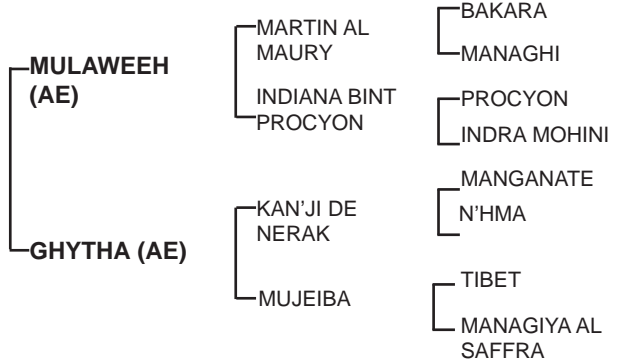

LAWAHEQ (AE)
Grey, Mare
25/03/2014

Sire: **MULAWEEH** (c, by Martin Al Maury) once 5th place from 6 starts in UAE. His sire **MARTIN AL MAURY** (c, by **Bakara**) **2 wins** & places. 1st Green Line Hospitality Limited Condition (1600 - Abu Dhabi), 2nd Pindada Pearls HCP, 5th Sh. Maktoum bin Rashid Al Maktoum Challenge Round II (**G1**), **Half Brother** to **TIDJANI** (c, by Flipper) **5 wins** from 5 starts. **BENJI** (c, by Cheri Bibi) **4 wins** & 4 places from 8 starts, **CHERIFA** (f, by Cheri Bibi) **8 wins** & 3 places, **MERLIN AL MAURY** (c, by Baroud III) **5 wins** & 32 places.

1st Dam: **GHYTHA** (f, by Kan'ji de Nerak) 2 places from 5 starts in UAE. Her Sire **KAN'JI DE NERAK** (c, by Manganate) **1 win** & 4 places.

2nd Dam: **MUJEIBA** (f, by Tibet) once 5th place from 1 start.

RACE HORSE