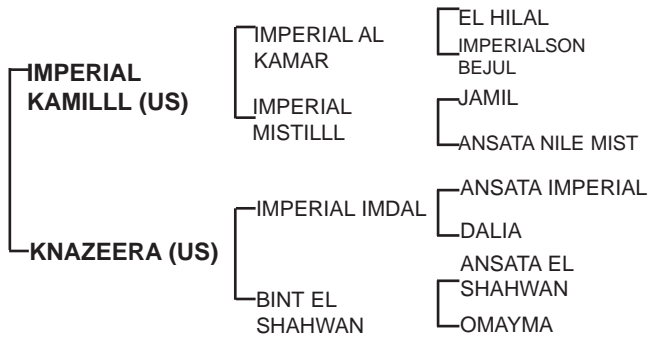

Property of :

**BINT KAMILLL (US)**  
Grey, Mare.  
18/02/2002

Sire: **IMPERIAL KAMILLL** (c, by Imperial Al Kamar) Three times Regional Halter Champion or Reserve & UK International Champion Stallion. His sire **IMPERIAL AL KAMAR** (c, by El Hilal) is a **multiple regional halter champion** in America who has sired American regional and **Egyptian Event winners** in halter and performance. He is an **international** sire of **champions** with get **winning National titles** in Uruguay, Europe, Qatar and Israel including Czech **National Gold Champion Mare IMPERIAL KAAPHA**, Israeli **National Champion Mare IMPERIAL KALATIFA**(dam of World Champion Mare **LOUBNA**), and **KAMASAYYAH**, whose 7 **National Championships** include **Middle East Champion Mare** and twice Qatari **Reserve National Champion Mare**. **IMPERIAL AL KAMAR** is also the sire of **IMPERIAL KARMAH**, one of only two mares to be named a Leading Dam at the American **Egyptian Event** for five successive years.

1st Dam: **KNAZEERA** (f, by **IMPERIAL IMDAL** - Reserve National Champion Stallion 1988)