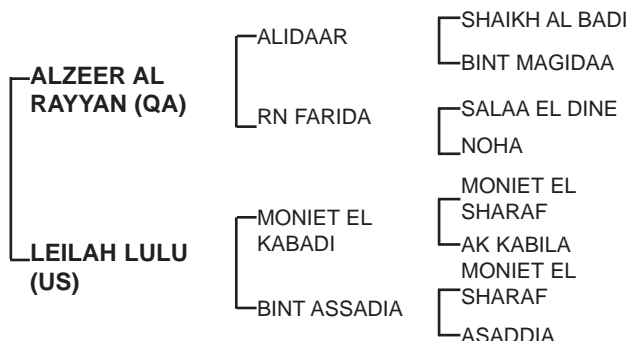

Property of :

BINT LEILAH LULU
(AE) Bay, Mare
 23/03/2013

Sire: **ALZEER AL RAYYAN** (c, by Alidaar)
 2009 Sharjah Egyptian Show **Reserve Champion Senior Male**
 2009 2nd place 4-7yo in Ajman
 2005 **Qatar International Junior Colt.**

Sire of: **RASHIDA AL ZOBAIR** (f, by Al Zeer Al Rayyan)
 2011 **Gold Junior Femele Champion** in Sharjah
 2012 **Junior Filly Gold** in Sharjah SE Championship
 2012 **Junior Filly Bronze** in UAE National Championship
1st place 3yo Fillies & **Junior Gold Champion** at The European SE Show
1st place 3yo Fillies & **Silver Junior Femele Champion**

1st Dam: **LEILAH LULU** (f, by **MONIET EL KABADI** (c, by Moniet El Sharaf) Black Straight Egyptian stallion)

2nd Dam: **BINT ASADDIA** (f, by MONIET EL SHARAF - was syndicated for a whopping **TEN MILLION DOLLARS**)