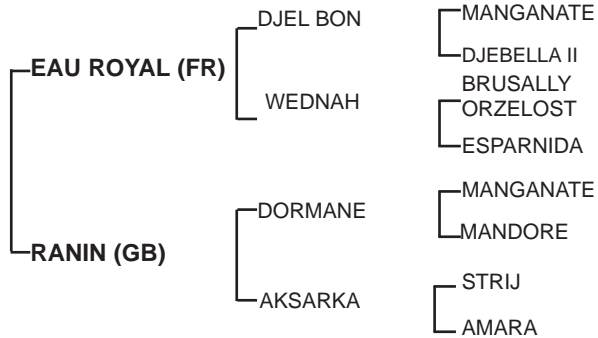

Property of :

**SAHEM ALRABE'A  
(AE)**

Grey, Gelding,  
25/03/2008

Sire: **EAU ROYAL** (c, by Djel Bon) **8 wins** & 12 places in France, UK & UAE, incl: **1st** The Dubai International Stakes (**Gr.1**), The UAE Equestrian & Racing Federation International Stakes (**Gr.2**), H.H. Sh. Khalifa bin Zayed Al Nahyan Triple Crown R3 (**Gr.2**), H.H. Sh. Khalifa bin Zayed Al Nahyan Triple Crown R1 (**Gr.3**), 2nd The President of the UAE International Challenge Derby (**Gr.1**), 3rd H.H. Sh. Khalifa bin Zayed Al Nahyan Triple Crown R2 (**Gr.3**),

1st Dam: **RANIN** (f, by Dormane) Her sire **DORMANE** (c, by Manganate) **6 wins**. He is own brother to **DJAMEL, MADJEL, DJENBEL**, and **MARGAU** dam of **MASSAMARIE**. **DORMANE** is the **Championship** sire of his generation and is sire of **winners** incl: **DORWAN DU CAYROU, PASSEM LOTOIS, DARIKE, CHNDAKA, CHAIKH MAN, NOREEN, NISAAE**, etc...

2nd Dam: **AKSARKA** (f, by Strij) Dam of **winners** incl:  
**JALAAB** (c, by Bengali d'Albret) **1 win** & 1 place  
**MERWAH** (f, by Bengali d'Albret) **2 wins** & 9 places  
**INSHAAD** (f, by Al Sakbe) **2 wins** & 3 places