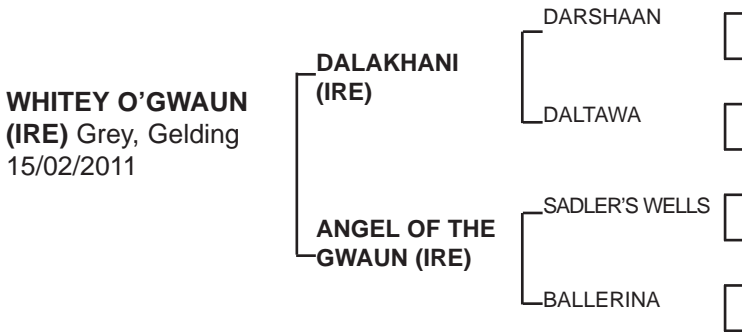

Property of :

WHITEY O'GWAUN - 1 win & 4 places, **Official Rating: 74 Turf - 54 Dirt**

Sire: **DALAKHANI** (c, by Darshaan) **8 wins** & once 2nd place from 9 starts, **won** Prix de L'Arc de Triomphe Lucien Barriere (**Gr.1**), Prix Niel Casino Barriere d'Enghien (**Gr.2**), Prix du Jockey Club (**Gr.1**), Prix Lupin (**Gr.1**), Criterium International (**Gr.1**), Prix des Chenes (**Gr.3**). **DALAKHANI** - sire of **7 Gr.1 winners** & **4 Classic winners**, Sire of **Group winners** in 2014 incl: **dual Gr.1 winner INTEGRAL**, **TERRUBI (Gr.2)**, **SILK SARI (Gr.2)**. **CONDUIT** - **7 wins** & **5 places**, **RELIABLE MAN** - **5 wins** & **3 places**, **DUNCAN** - **6 wins** & **6 places**, **INTERGRAL** - **6 wins** & **3 places**, **VADAMAR** - **4 wins** & **5 places**, **DEEM** - **6 wins** & **2 places**, **CHINESE WHITE** - **7 wins** & **3 places** & among others.

1st Dam: **ANGEL OF THE GWAUN** (f, by Sadler's Wells) unraced, Dam of:
COSMO MEADOW (c, by King's Best) **5 wins** & **5 places**
BEAYTU O'GWAUN (f, by Rainbow Quest) **2 wins** & placed, Dam of:
CANDY REAL (c, by Candy Ride) **1 win** & **4 places**
GAINTOUCH (g, by Giant's Couseway) **1 win** & **4 places**
ANGELONMYSHOULDER (g, by King's Best) **14 wins** & **2 places**
KNIGHT TO BEHOLD (c, by Sea The Stars) **1 win** & **1 placed**
MISSY O'GWAUN (f, by King's the Best) **1 win** & **2 places**