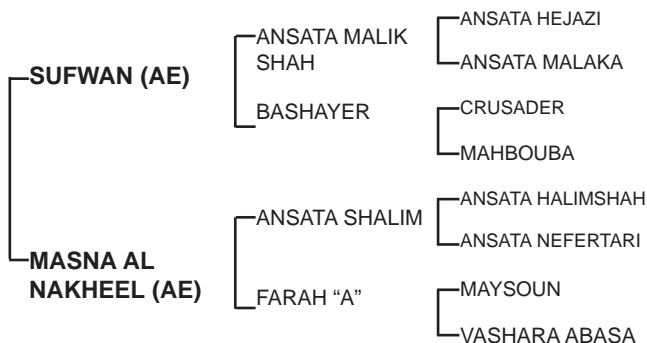

Property of :

S.S. MAHJOB (AE)Grey, Stallion,
05/04/2014**Sire: SUFWAN** (c, by **ANSATA MALIK SHAH** (c, by Ansata Hejazi)**2000 - Egyptian Event - Top Ten Futurity Colt****2002 - Champion 3 Yrs old Top Ten Colt****2002 - Reserve Grand Champion Arkansa**He is double **Ansata Halim Shah** & out of a mare who trace to **Halima** in tail female).1st Dam : **MASNA AL NAKHEEL** (f, by **ANSATA SHALIM** (c, by Ansata Halim Shah)**Unbeaten Get of Sire Champion, Sire of international champions** incl:**JANDEH AL NAIF**: Qatar, International Res. Junior Champion Stallion, Radar National Junior Champion Stallion, Qatar National Junior Champion Stallion, Top Ten Junior Stallion, Paris, Dual International most Beautiful Head Winner Qatar.**RAHABA AL NAIF**: Dual Qatar National Champion, International Leberly Champion Qatar, Class Winner, World Championship Paris.**SAJEM AL NAIF**: Class Winner Qatar International Show & Class Winner National Show.**JOHARA AL NAIF** - European Egyptian Event Champion Mare & Best in show, Blommerod International Champion Mare, Qatar reserve International Champion Mare, World Champion Filly - Paris, Qatar International Champion Filly, Dubai reserve International Champion Filly.)